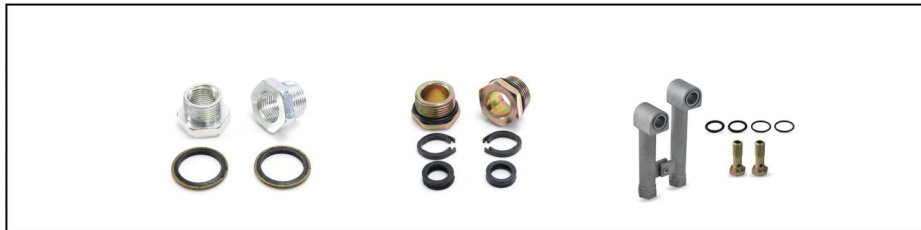

BRAKE CHAMBER

Iron

	T01.1019.4	T01.1019.5	T01.1019.6
	T20/24DDC	T20/24DDC	T20/24DDC
STROKE:	64mm	64mm	64mm
BOLT CENTRE:	120.7mm	120.7mm	120.7mm
BOLT THREAD:	M16*1.5	M16*1.5	5/8-11 UNC
PORT THREAD:	M16*1.5	3/8"NPT	3/8"NPT
PUSH ROD LENGTH:	15.5mm	15.5mm	15.5mm

BRAKE CHAMBER

	T01.1020.1	T01.1020.2	T01.1020.3
	T16/24DDC	T16/24DDC	T16/24DDC
STROKE:	64mm	64mm	64mm
BOLT CENTRE:	120.7mm	120.7mm	120.7mm
BOLT THREAD:	M16*1.5	M16*1.5	M16*1.5
PORT THREAD:	M16*1.5	3/8"NPT	M22*1.5
PUSH ROD LENGTH:	15.5mm	15.5mm	15.5mm

BRAKE CHAMBER

Iron

	T01.1020.4	T01.1020.5	T01.1020.6
	T16/24DDC	T16/24DDC	T16/24DDC
STROKE:	64mm	64mm	64mm
BOLT CENTRE:	120.7mm	120.7mm	120.7mm
BOLT THREAD:	M16*1.5	M16*1.5	5/8-11 UNC
PORT THREAD:	M16*1.5	3/8"NPT	3/8"NPT
PUSH ROD LENGTH:	15.5mm	15.5mm	15.5mm

BRAKE CHAMBER

	T01.1021.1	T01.1021.2	T01.1021.3
	T24/30DDC	T24/30DDC	T24/30DDC
STROKE:	64mm	64mm	64mm
BOLT CENTRE:	120.7mm	120.7mm	120.7mm
BOLT THREAD:	M16*1.5	M16*1.5	M16*1.5
PORT THREAD:	M16*1.5	3/8"NPT	M22*1.5
PUSH ROD LENGTH:	15.5mm	15.5mm	15.5mm

BRAKE CHAMBER

H tube

	T01.1022.1	T01.1022.2	T01.1022.3
	T16/24DDC	T16/24DDC	T16/24DDC
STROKE:	57mm	57mm	57mm
BOLT CENTRE:	120.7mm	120.7mm	120.7mm
BOLT THREAD:	M16*1.5	M16*1.5	M16*1.5
PORT THREAD:	M16*1.5	3/8"NPT	M22*1.5
PUSH ROD LENGTH:	15.5mm	15.5mm	15.5mm