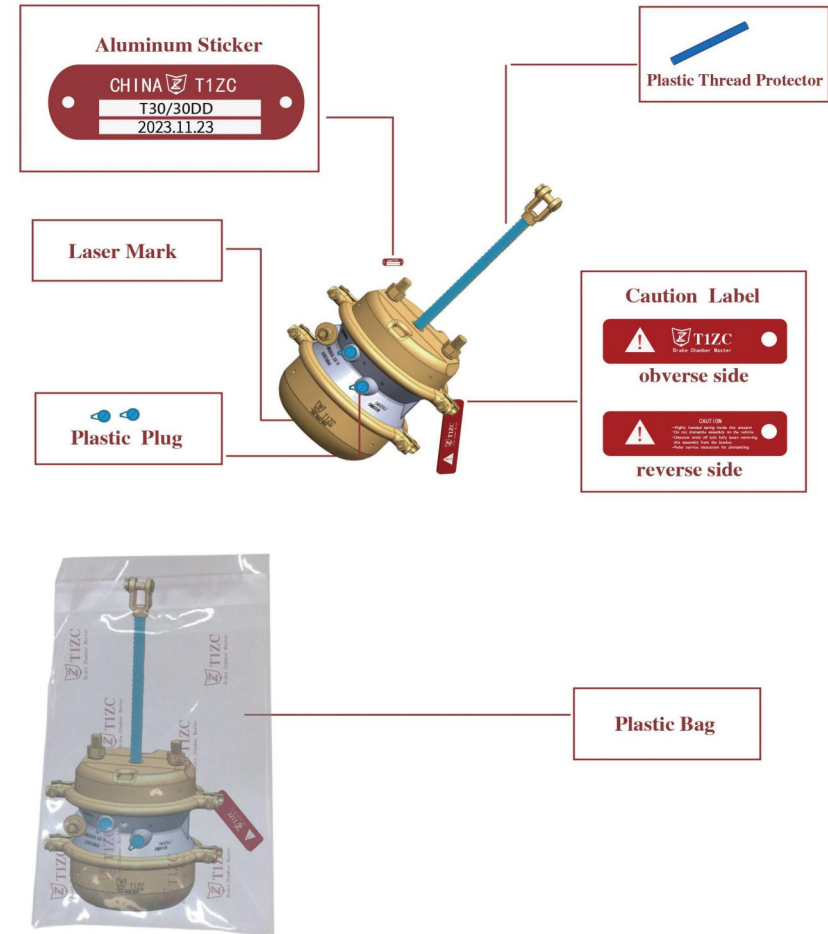

PACKING METHOD

We can customize the packaging design according to your requirements