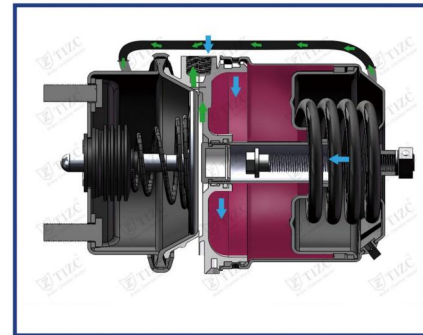

Air outside